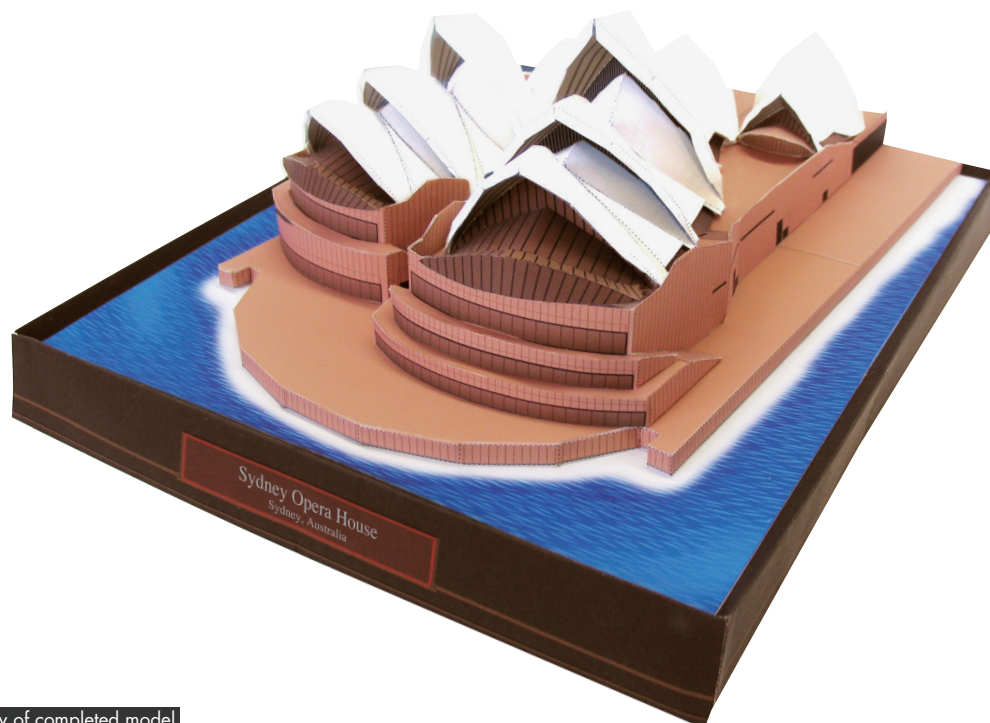

## PAPER CRAFT

<http://www.canon.com/c-park/en/>

View of completed model

### Sydney Opera House (Australia)

Designed by Danish architect Jørn Utzon, the striking silhouette of the Sydney Opera House, completed in 1973, recalls either the broad white sails of a ship or a row of seashells.

This structure contains an opera hall, a concert hall, and four other halls. The greenery behind the Opera House includes the Royal Botanic Gardens and a school of music. This structure has come to symbolize the city of Sydney.