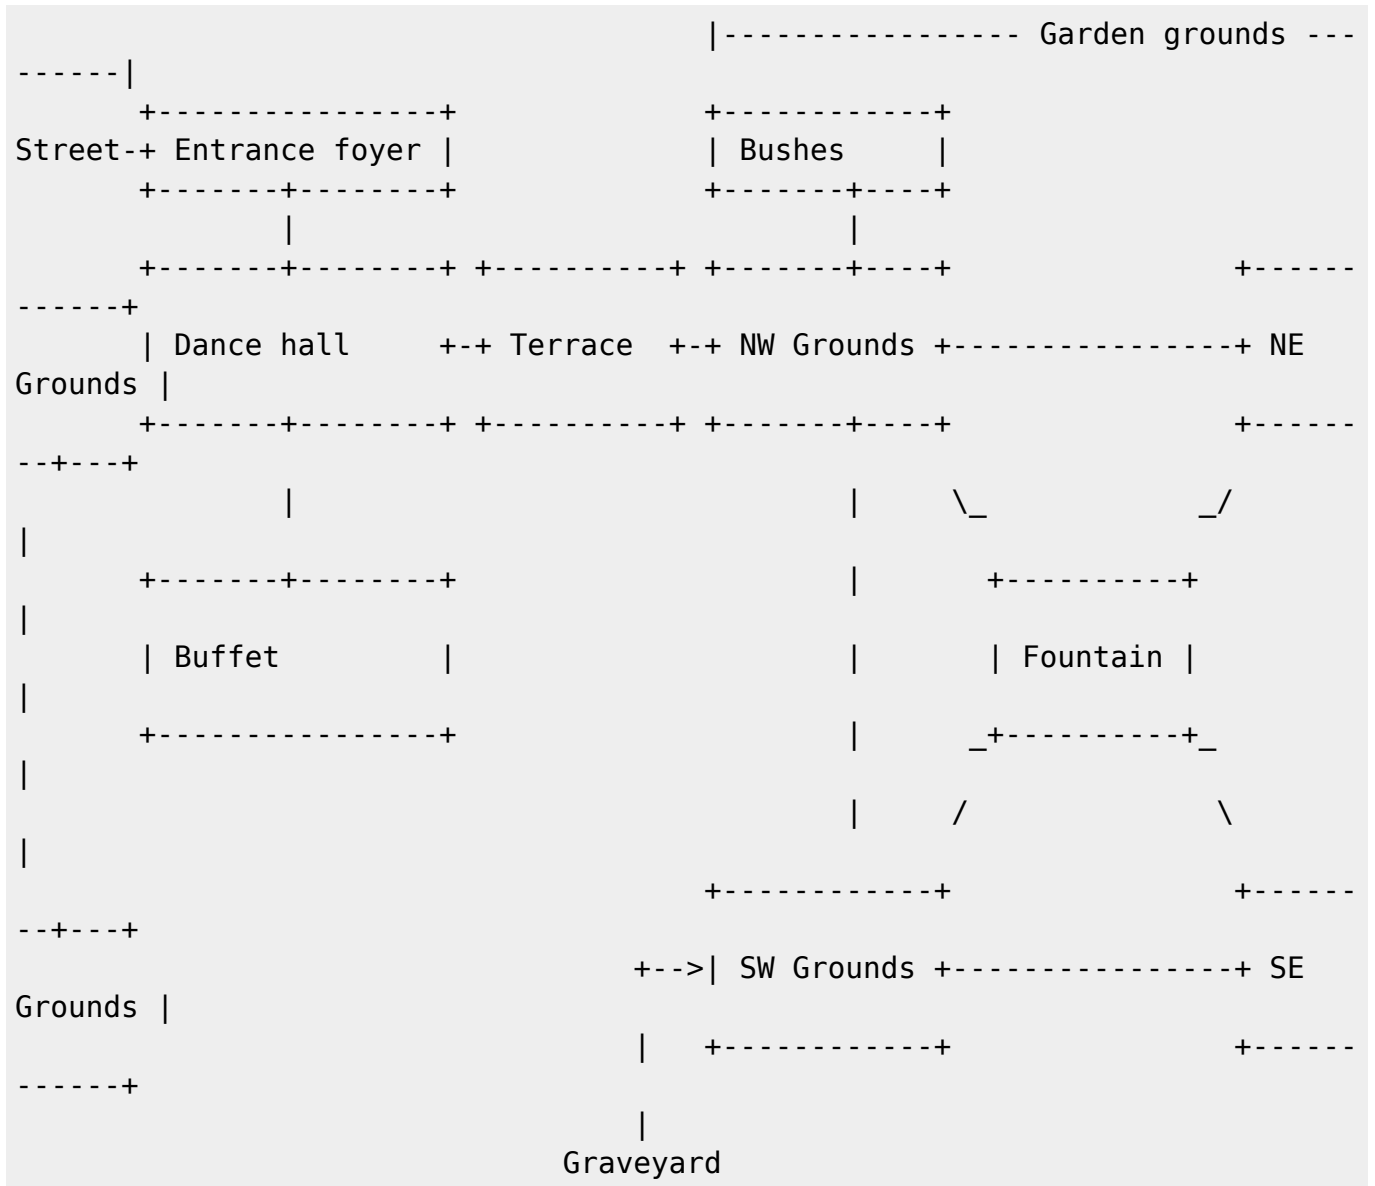

The Ball

Map

Entrance foyer

Dance hall

Buffet

Terrace

Bushes

Where Kewl lands

- Kewl
- Earing (for [Getting into the Ballroom](#) puzzle)

NW Grounds

NE Grounds

SW Grounds

SE Grounds

Fountain

From:

<https://curufea.dreamhosters.com/> - **Curufea's Homepage**